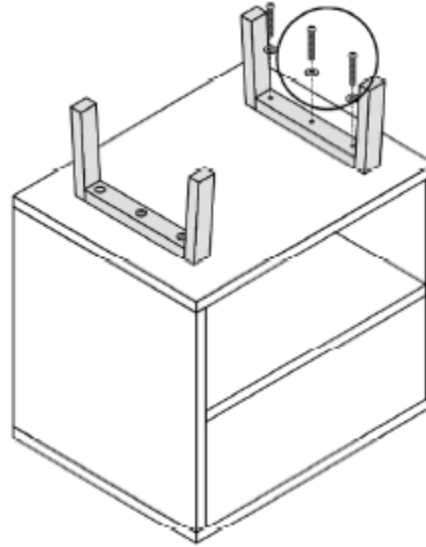

PARTS AND HARDWARE.

A. CABINET X 1

B. LEG X 2

C. ALLEN BOLT X 6

D. WASHER X 6

E. ALLEN KEY X 1

NOTES.

Thank you for purchasing this quality product! Be sure to check all packing material carefully for small part that may have come loose inside the carton during shipping.

CAUTION: The item is heavy, assembly should be performed by two people.

STEP 1.